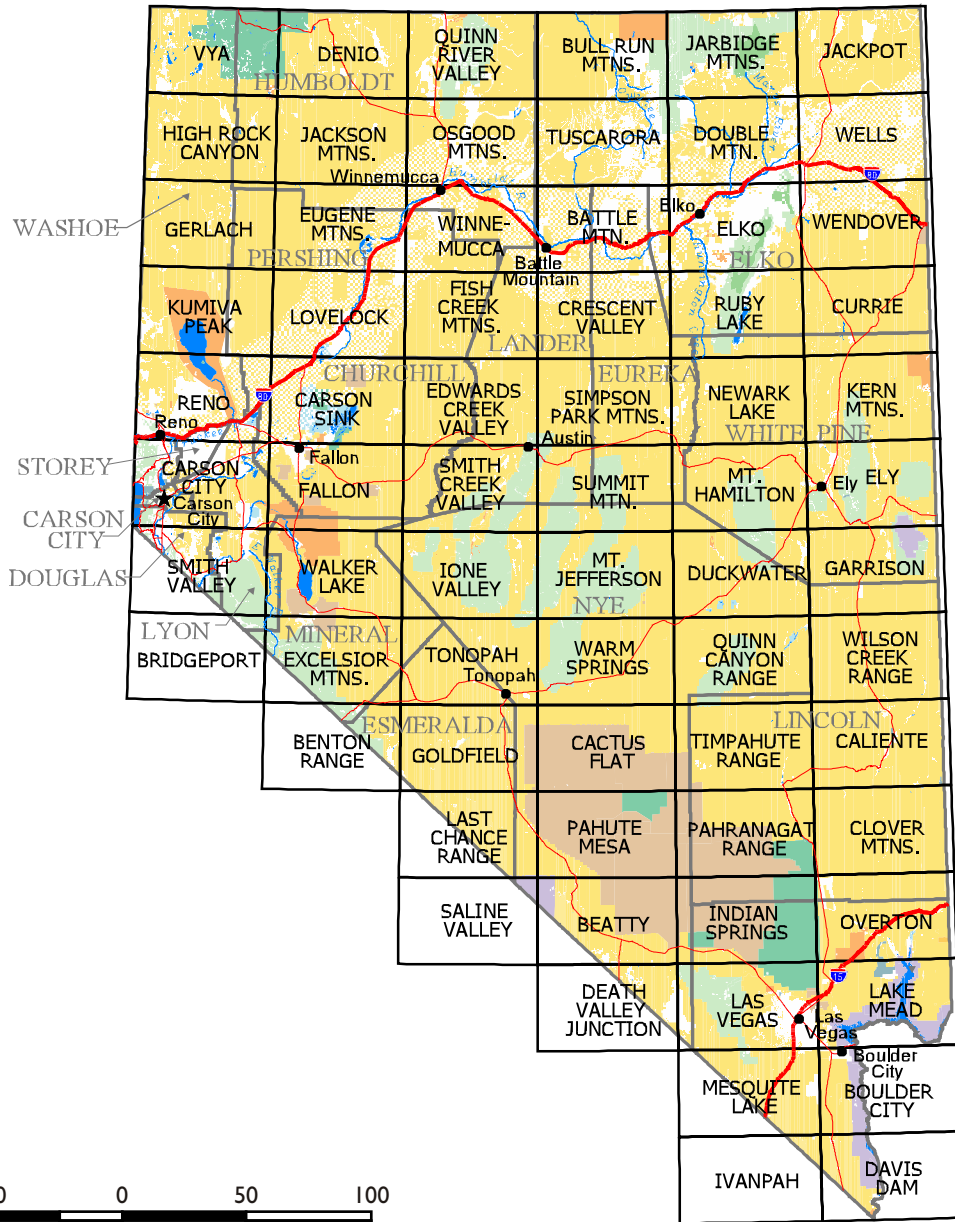

Nevada

BLM 1:100K Maps | Land Status | Counties

To order any of these maps call toll-free 1-877-851-8946
 or visit us at www.publiclands.org/mapcenter.

Copyright ©2001 Public Lands Interpretive Association. All rights reserved.

Features

- Cities
- Primary Highways
- Interstate Highway
- Rivers

Boundaries

- BLM 100K Maps
- Counties

Land Status

- BLM Lands
- Reclamation Reservoirs
- Military Withdrawal
- National Forests
- Wildlife Refuges

- Tribal Lands
- National Parks
- Private
- State Trust Lands
- State Wildlife Areas
- State Parks