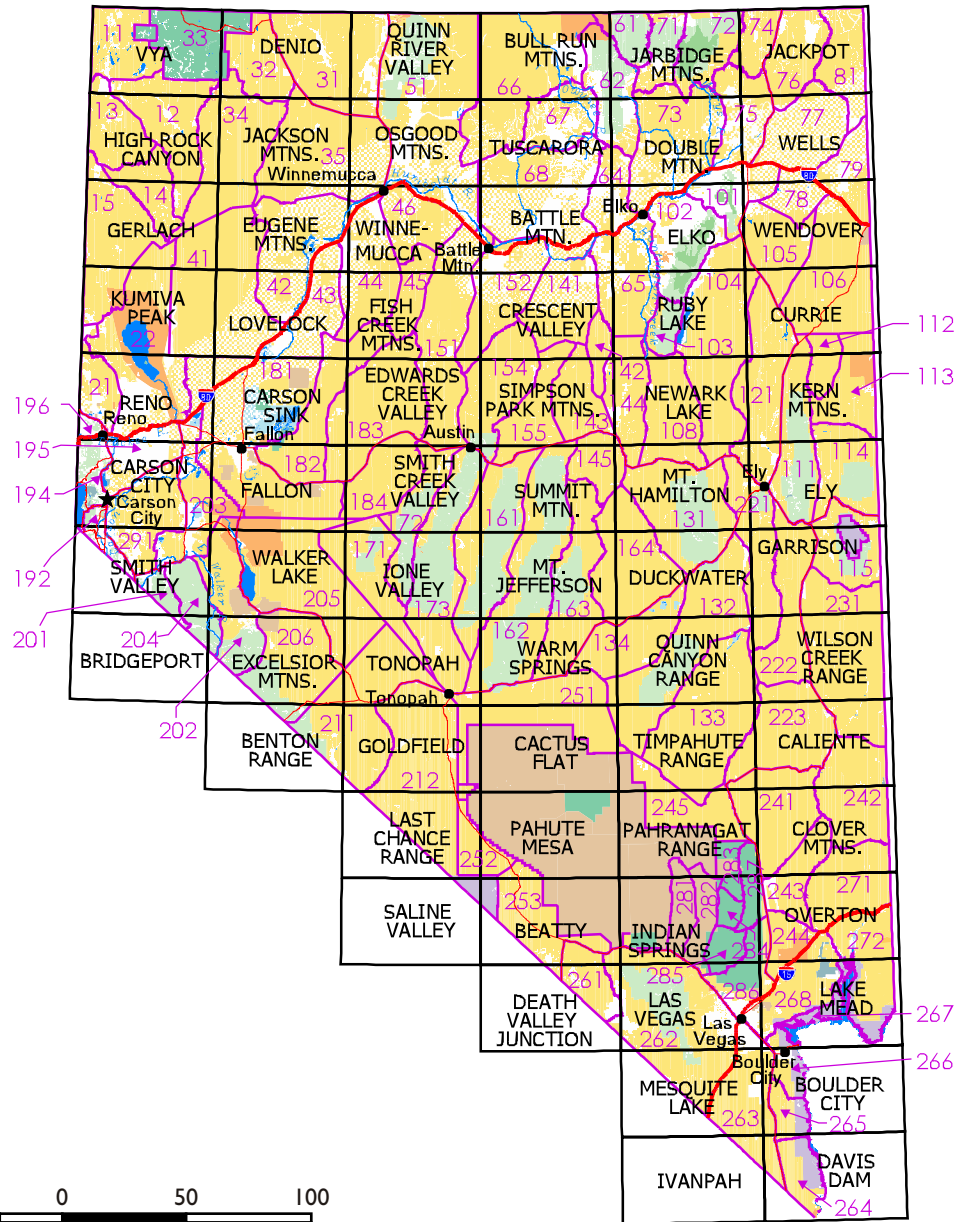

Nevada

BLM 1:100K Maps | Land Status | Hunting Units

To order any of these maps call toll-free 1-877-851-8946
 or visit us at www.publiclands.org/mapcenter.

Copyright ©2001 Public Lands Interpretive Association. All rights reserved.

Features

- Cities
- Primary Highways
- Interstate Highway
- Rivers

Boundaries

- BLM 100K Maps
- Hunting Units

Land Status

- BLM Lands
- Reclamation Reservoirs
- Military Withdrawal
- National Forests
- Wildlife Refuges

- Tribal Lands
- National Parks
- Private
- State Trust Lands
- State Wildlife Areas
- State Parks